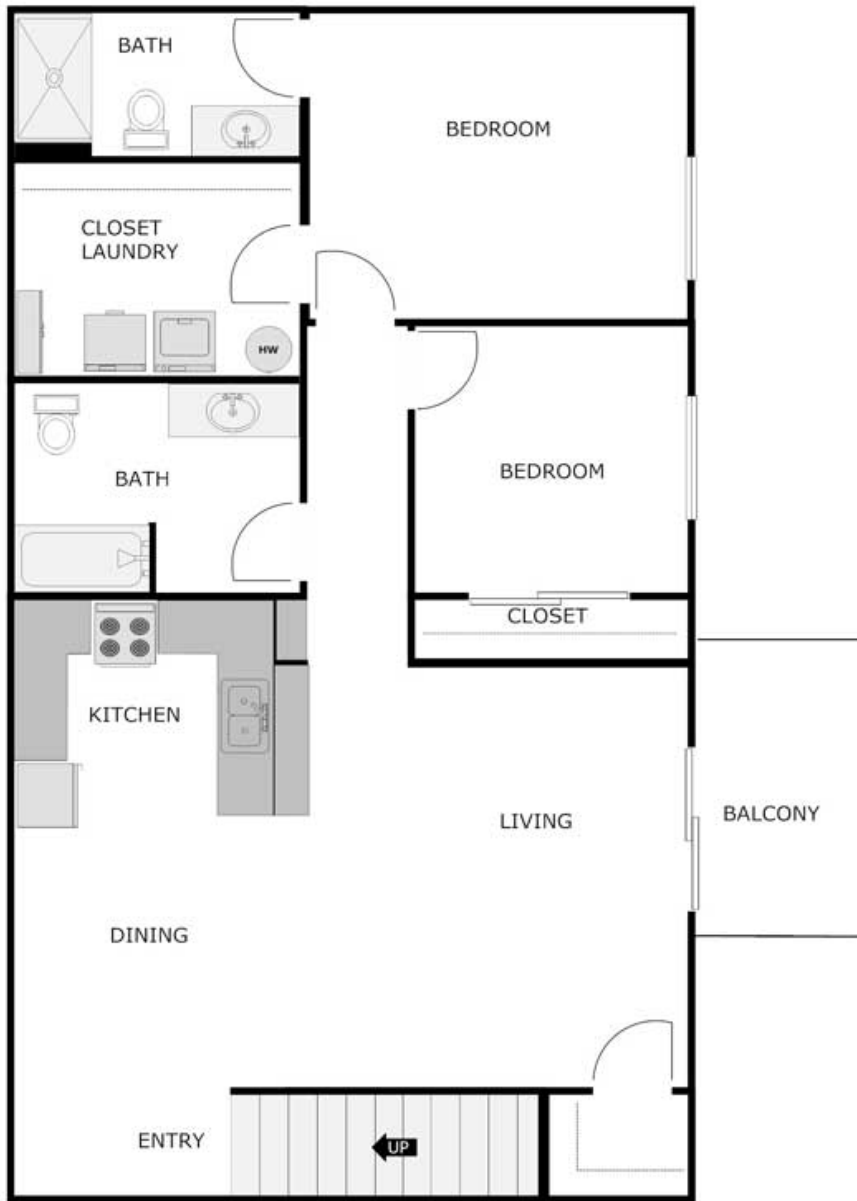

2 Bedroom 2 Bath Apartment Upper

1,144 Sq. Ft.

RENT

DEPOSIT

DATE AVAILABLE

NOTES

Riverviewestatesliving.com

relax, enjoy, live!

1030 River Terrace Kiel, WI 53042